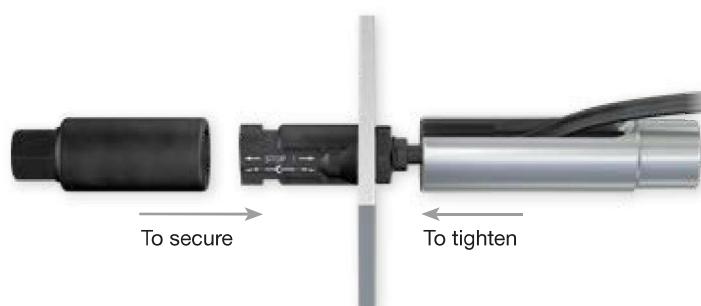

## Socket wrench insert

Stäubli recommends these socket wrench inserts for a simple and safe assembly of the panel receptacles.

PV-WZ-AD/GWD

PV-SSE-AD4

Order No.	Type	suitable for panel receptacles	 Assembly instruction
32.6006	PV-WZ-AD/GWD	MC4	MA231, MA260, MA275
32.6026	PV-SSE-AD4	MC4	MA231, MA260, MA275