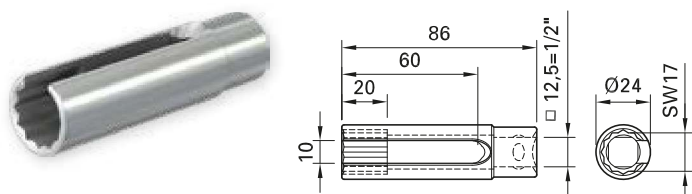

## Socket wrench insert

Stäubli recommends these socket wrench inserts for a simple and safe assembly of the panel receptacles.

PV-WZ-AD/GWD

PV-SSE-AD4

Order No.	Type	suitable for panel receptacles	 Assembly instruction
32.6006	PV-WZ-AD/GWD	MC4	MA231, MA260, MA275
32.6026	PV-SSE-AD4	MC4	MA231, MA260, MA275