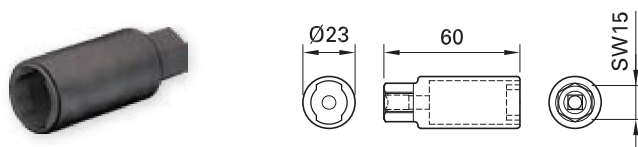

## Socket wrench insert

Stäubli recommends these socket wrench inserts for a simple and safe assembly of the panel receptacles.

PV-WZ-AD/GWD

PV-SSE-AD4

Order No.	Type	suitable for panel receptacles	 Assembly instruction
32.6006	PV-WZ-AD/GWD	MC4	MA231, MA260, MA275
32.6026	PV-SSE-AD4	MC4	MA231, MA260, MA275