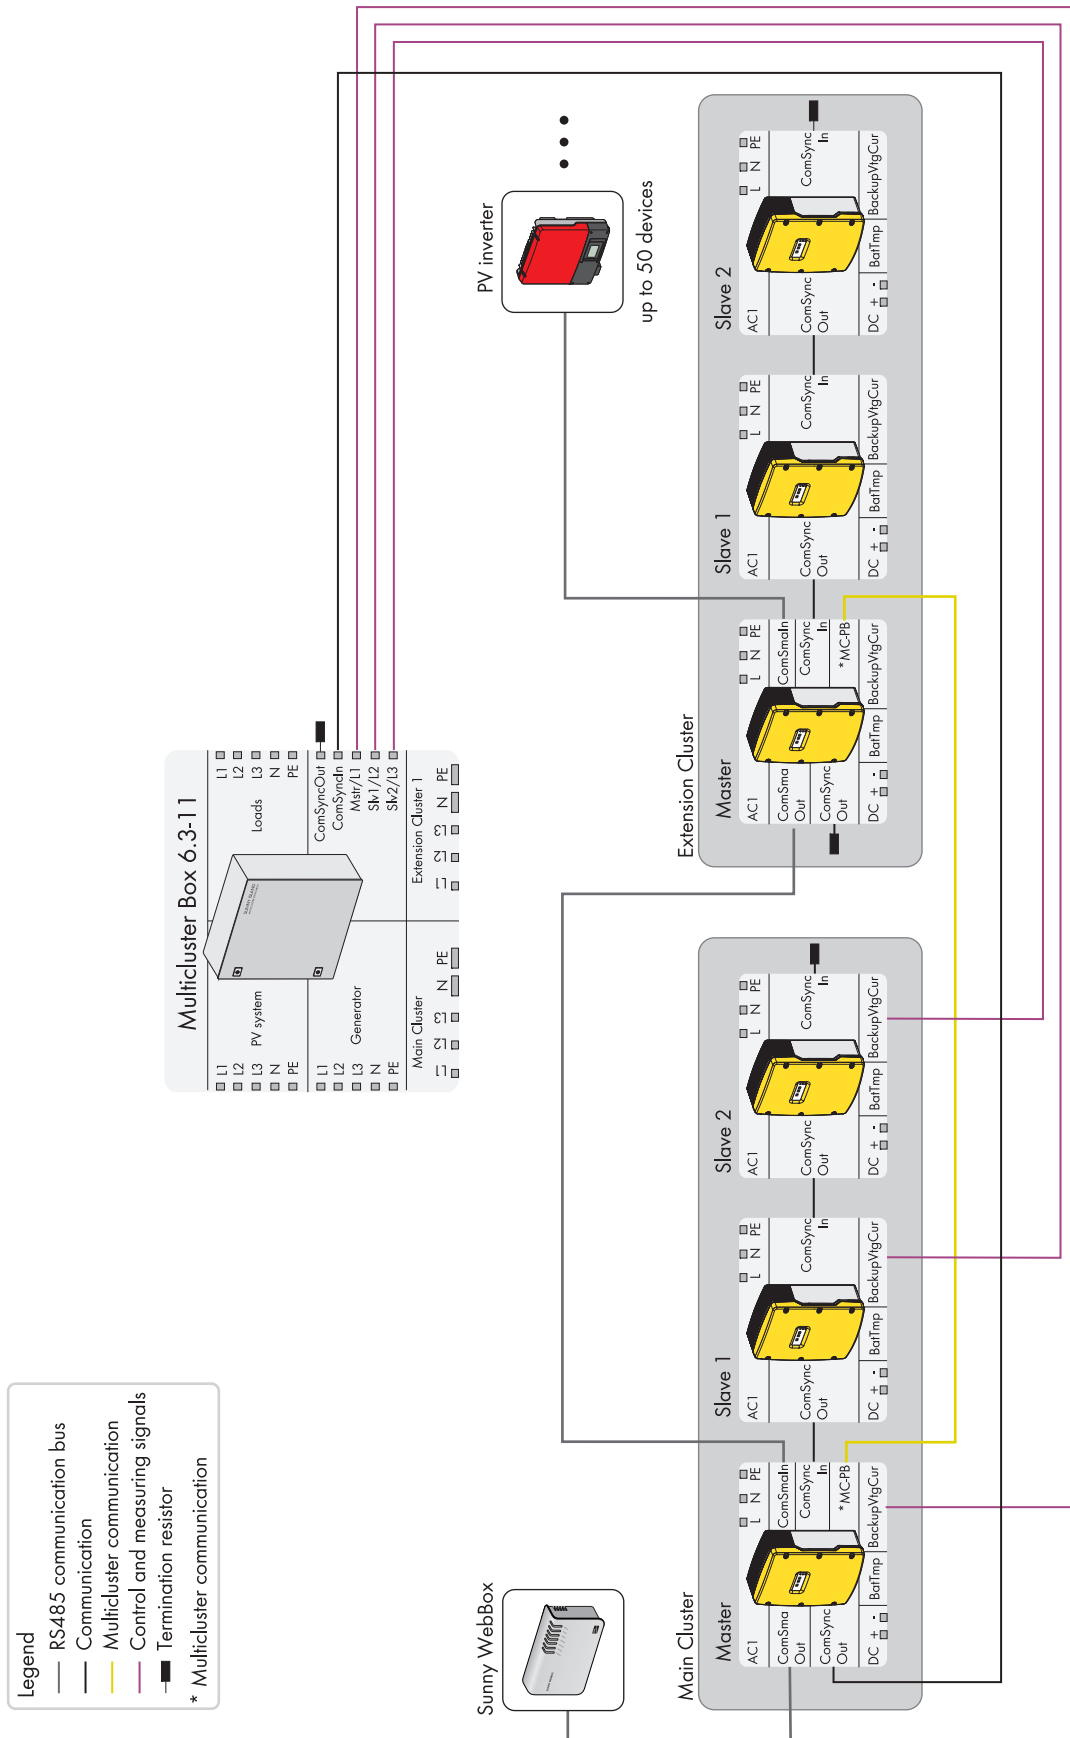

##### **Danger to life due to incorrect installation and operation**

Incorrect installation and operation of the Multicluster Box can result in death or serious injury due to electric shock. This document is a supplement to the operating manual of the Multicluster Box and does not replace any applicable local standards or directives.

- Read and observe the enclosed operating manual of the Multicluster Box.
- Observe all applicable local standards and directives.

#### **SMA Solar Technology AG**

Sonnenallee 1

34266 Niestetal

[www.SMA-Solar.com](http://www.SMA-Solar.com)

Power Cable Circuitry

Communication Circuitry

**SMA Solar Technology**

**[www.SMA-Solar.com](http://www.SMA-Solar.com)**