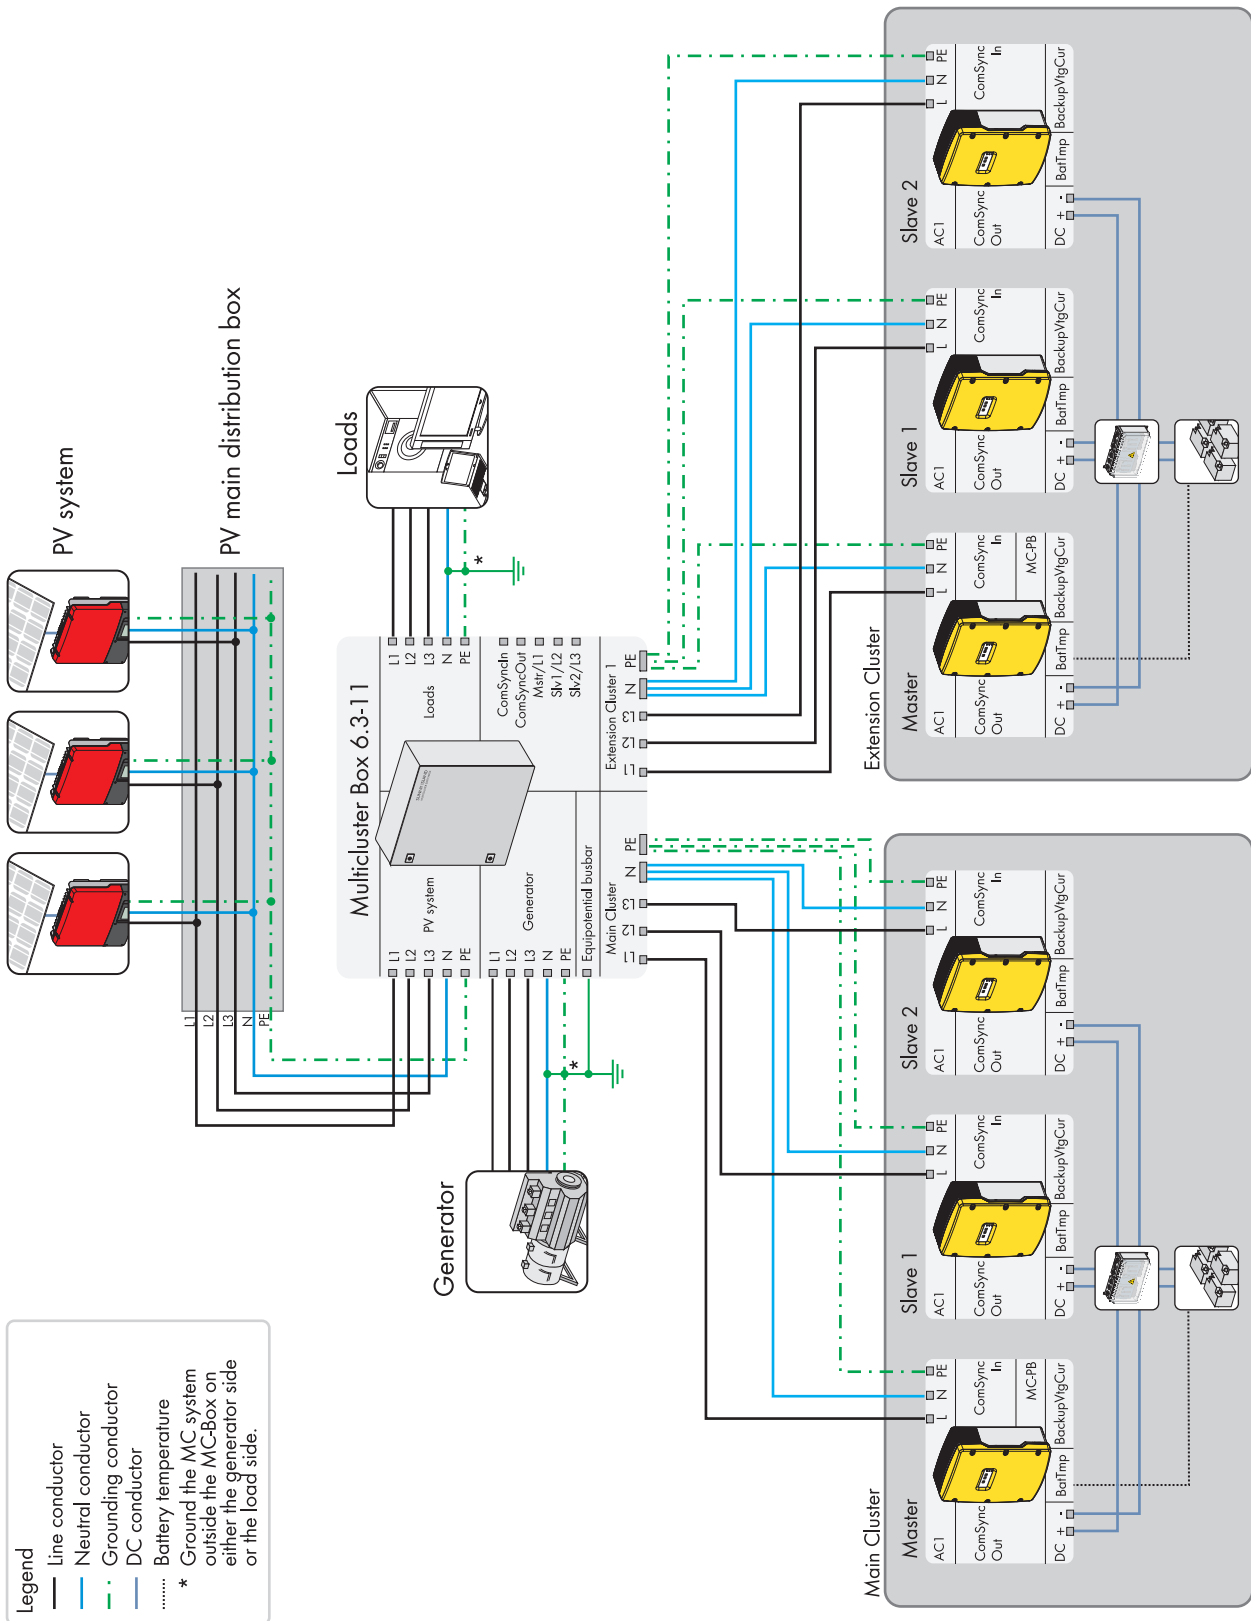

##### **Danger to life due to incorrect installation and operation**

Incorrect installation and operation of the Multicluster Box can result in death or serious injury due to electric shock. This document is a supplement to the operating manual of the Multicluster Box and does not replace any applicable local standards or directives.

- Read and observe the enclosed operating manual of the Multicluster Box.
- Observe all applicable local standards and directives.

#### **SMA Solar Technology AG**

Sonnenallee 1

34266 Niestetal

[www.SMA-Solar.com](http://www.SMA-Solar.com)

Power Cable Circuitry

Communication Circuitry

**SMA Solar Technology**

**[www.SMA-Solar.com](http://www.SMA-Solar.com)**